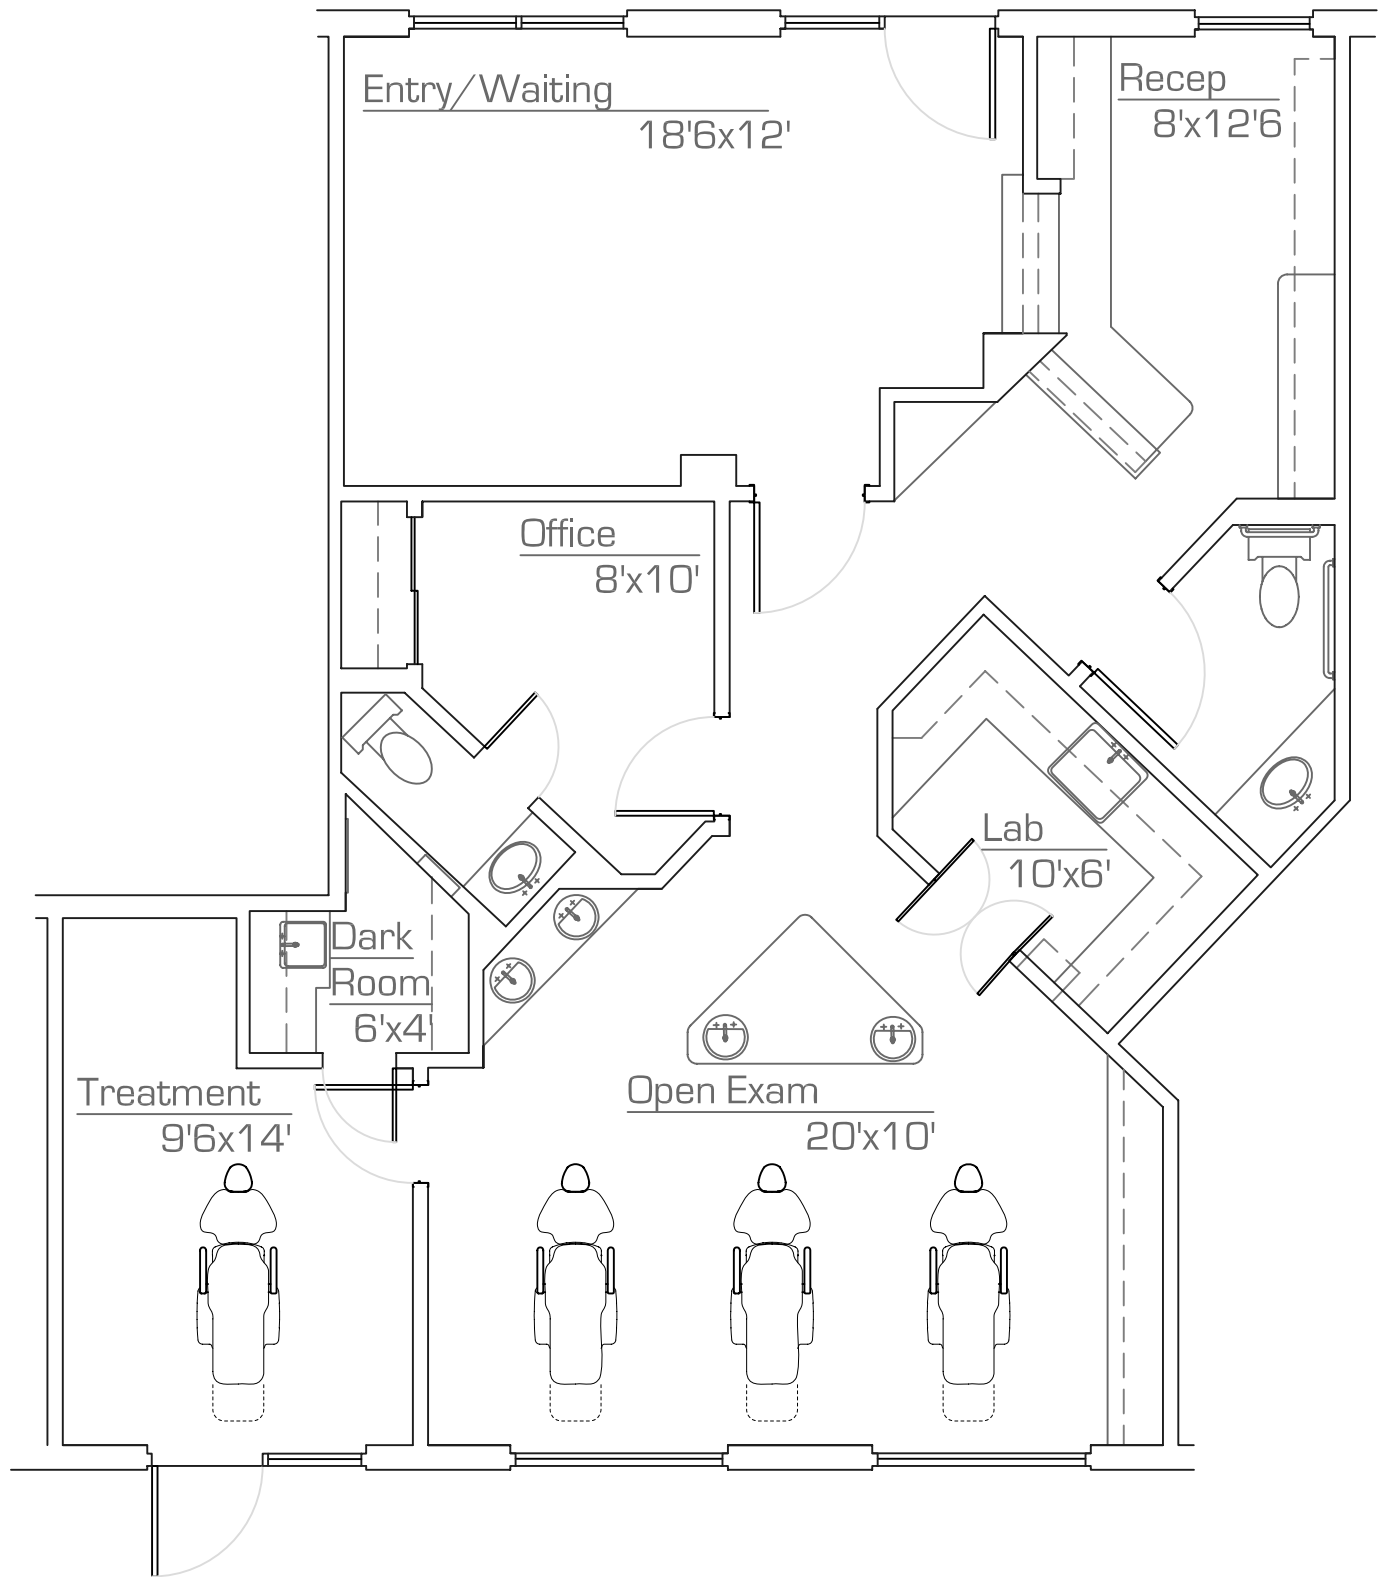

5700 West Olive . Glendale

Suite 106 - 1,136 RSF

As-Built

scale: nts

May, 2007

*All dimensions are approximate and all information is of general nature.

precision**MEASUREMENTS**

as-built . space plans
architectural design