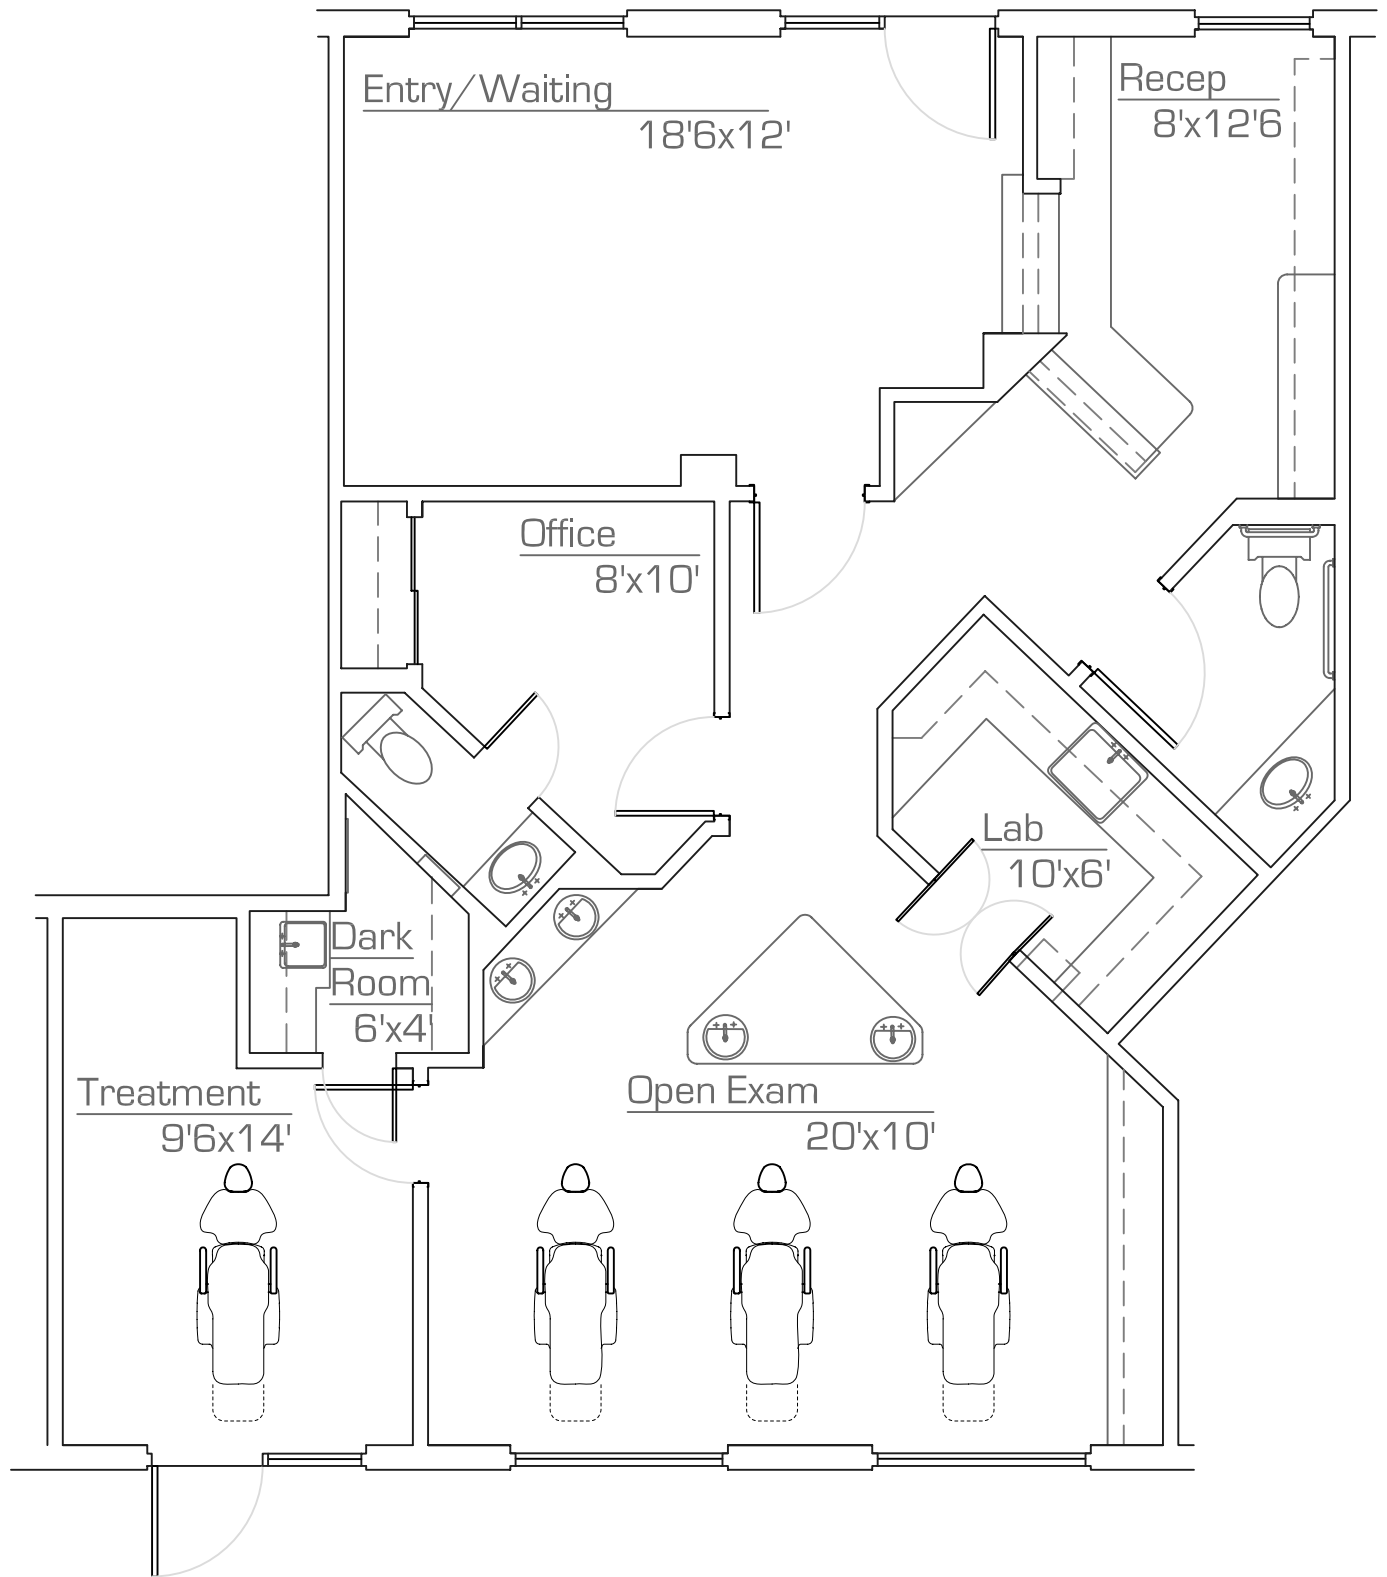

# 5700 West Olive . Glendale

Suite 106 - 1,136 RSF

**As-Built**

scale: nts

May, 2007

\*All dimensions are approximate and all information is of general nature.

precision**MEASUREMENTS**

as-built . space plans  
architectural design