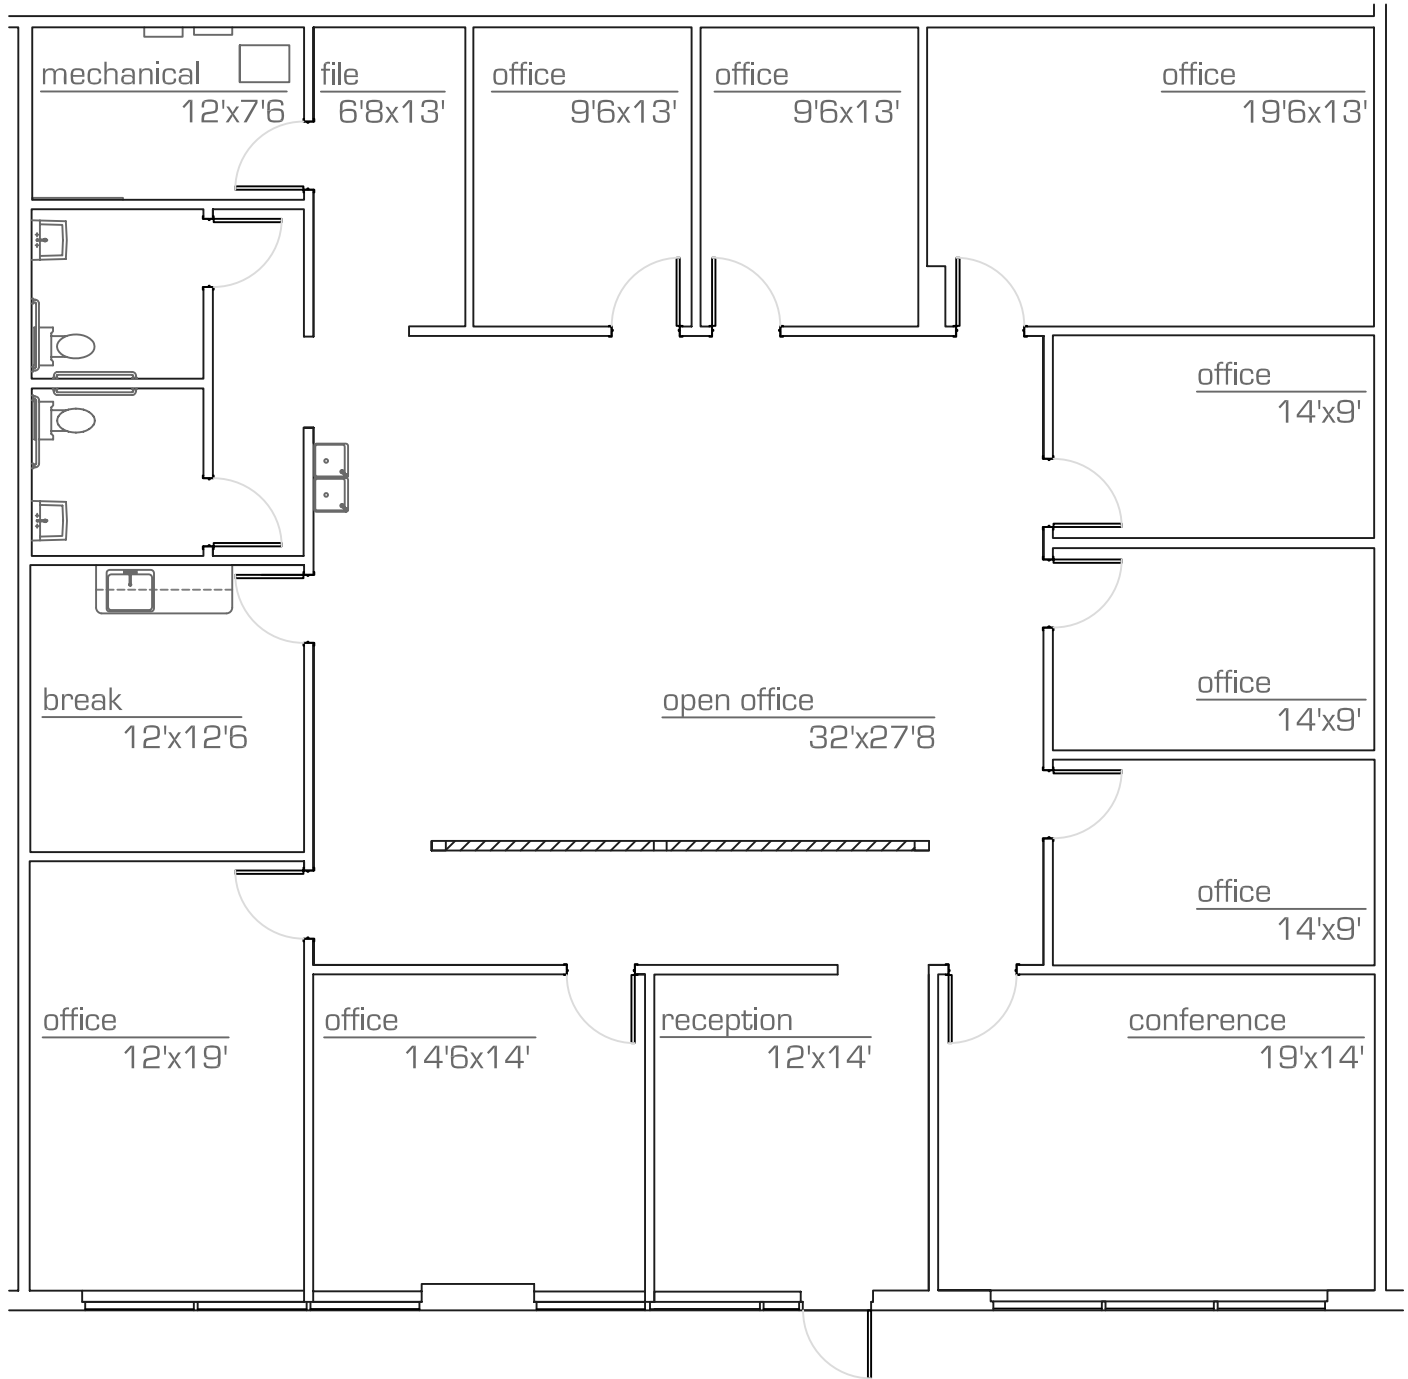

Koll Cotton Center

4050 East Cotton Center Boulevard

Suite 33 - 3,315 RSF

as-built

scale: nts

6.April.2007

*All dimensions are approximate and all information is of general nature.

precision**MEASUREMENTS**

as-built . space plans
architectural design

602.790.6412