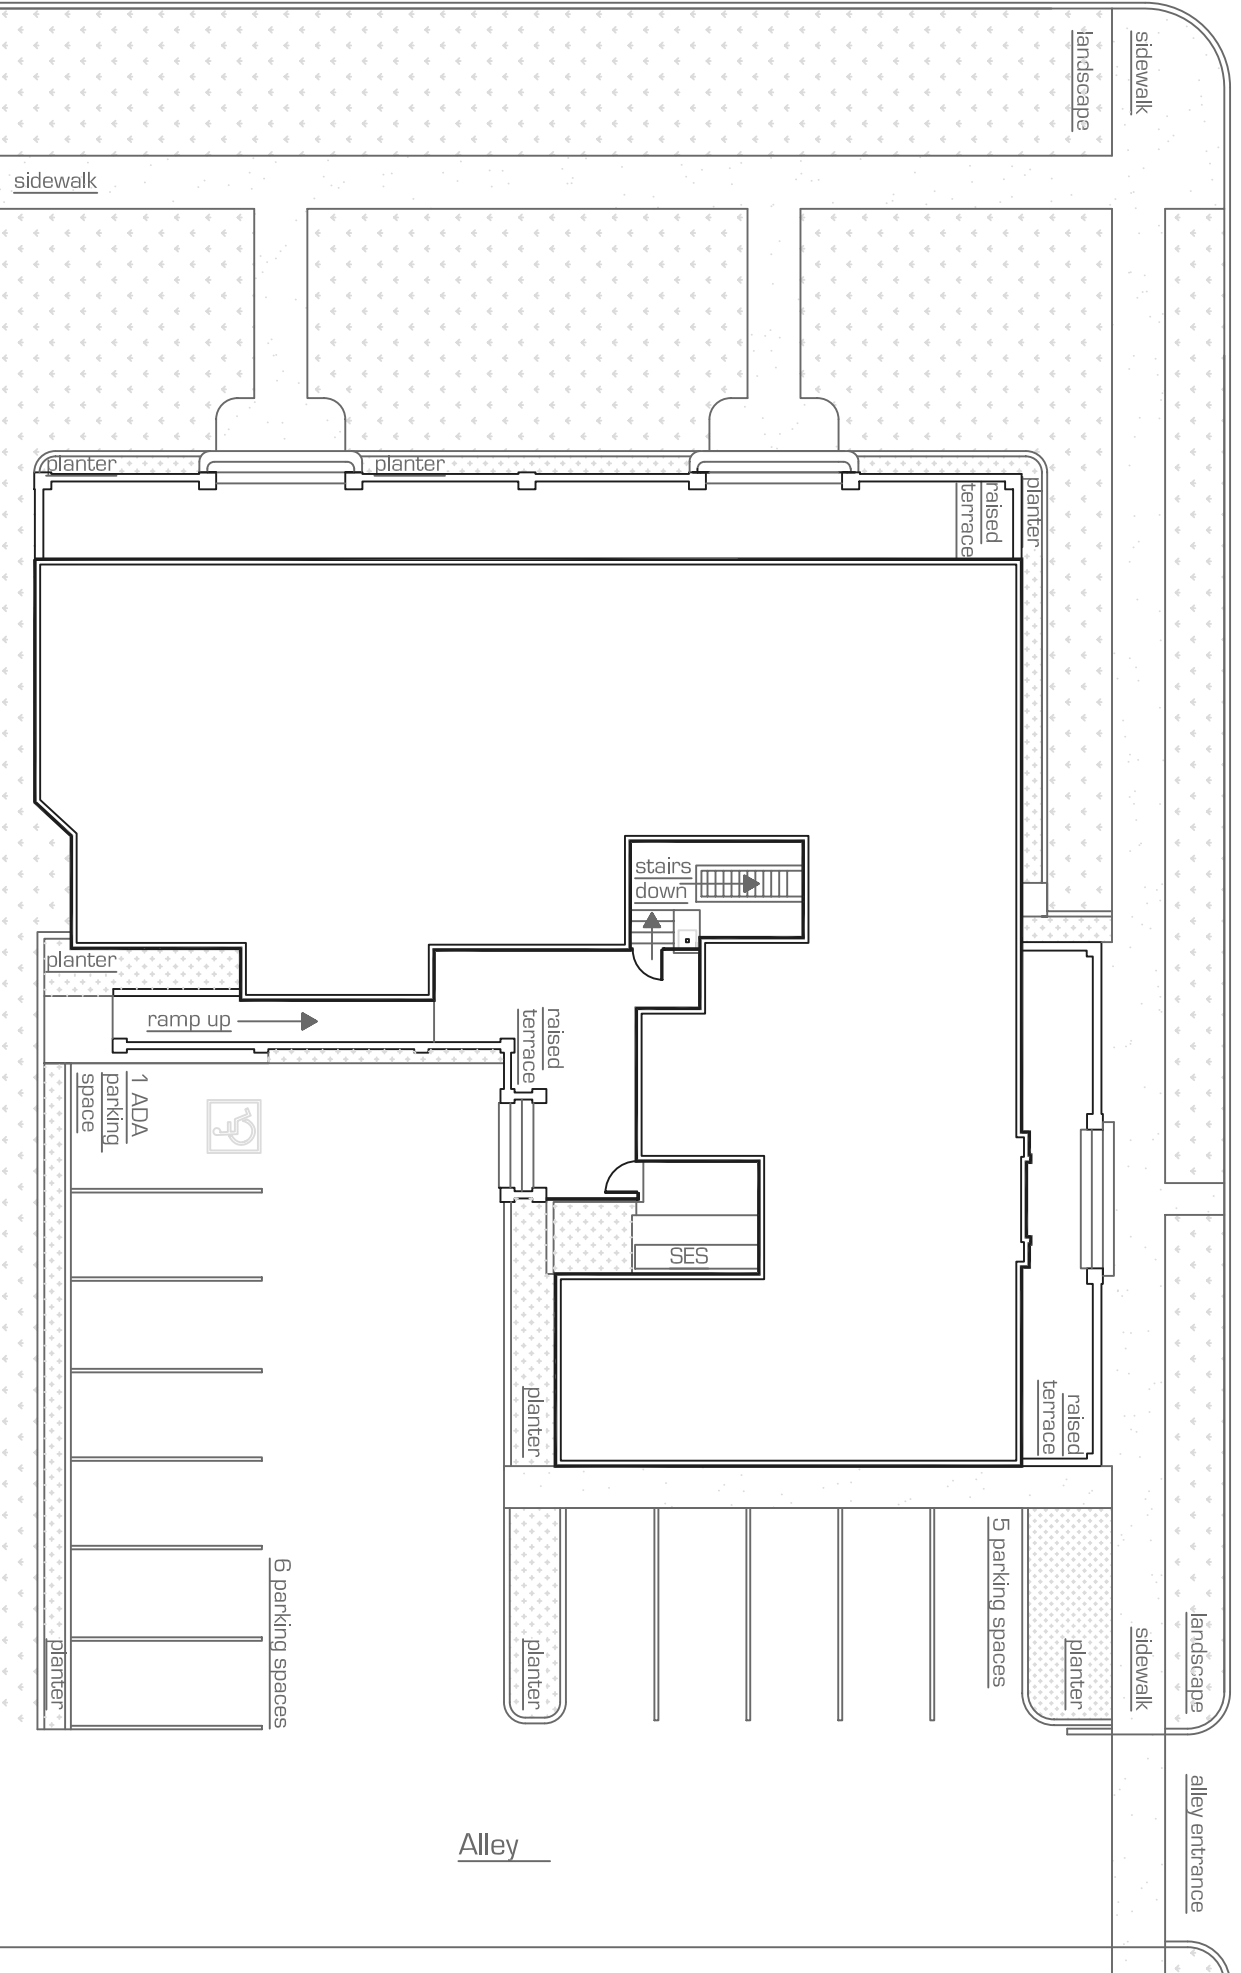

North 3rd Avenue

West Roosevelt Street

Alley

schematic site plan

scale: nts
September.2008

* All dimensions are approximate
* All information is of general nature

845 North 3rd Avenue Phoenix

precision MEASUREMENTS

as built . space plans
architectural design

6 0 2 . 7 9 0 . 6 4 1 2