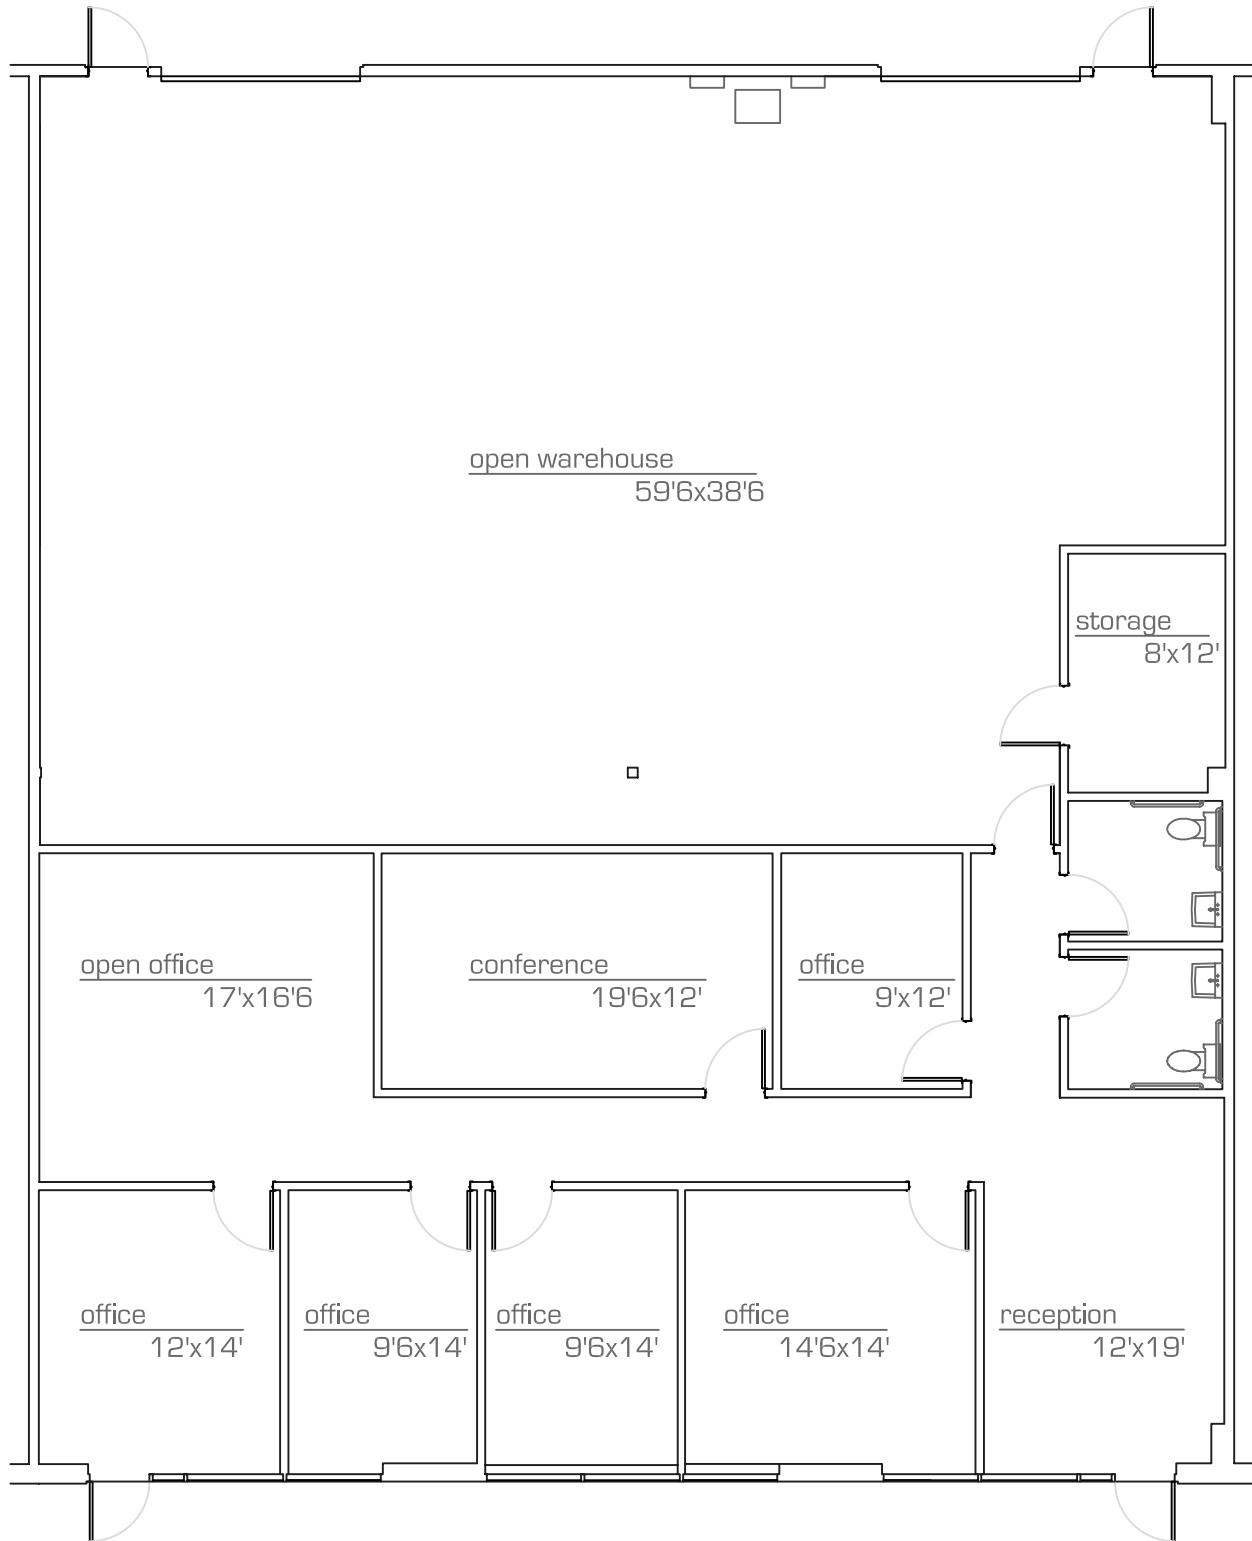

# Koll Cotton Center

4050 East Cotton Center Boulevard

Suite 66 - 4,282 SF

**as-built**

scale: nts

16.aug.2006

\*All dimensions are approximate and all information is of general nature.

precision**MEASUREMENTS**